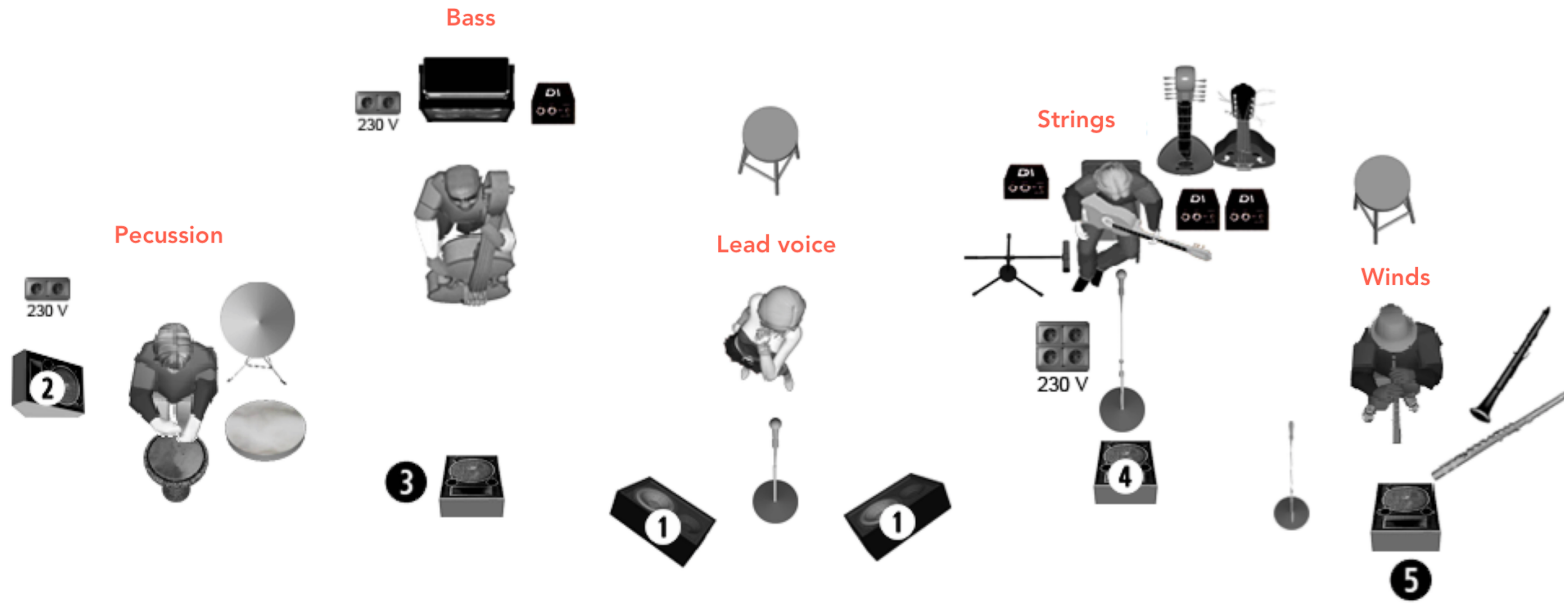

Yamma Ensemble - Technical Rider

<ol style="list-style-type: none"> 1. Feet bells - SM57 2. Frames AKG 535 3. OH SM81 x 2 4. Cajun - SM57 5. Floor tom - SM57 6. Voice percussion SM58 7. Bass DI 8. Bass DPA 9. Voice Bass - SM58 10. Oud DI 	<ol style="list-style-type: none"> 11. Kopuz DI 12. ACC guitar DI 13. Strings mic KM184 14. Flute SM58 15. Flute DI 16. Clarinet AKG535 17. Voice strings SM58 18. Voice lead SM58 19. Voice lead SPLIT 	<p><u>Monitor mixes</u></p> <ol style="list-style-type: none"> 1. Front - 2 Wedges 2. Percussion - 1 Wedge 3. Bass - 1 Wedge 4. Strings - 1 Wedge 5. Winds - 1 Wedge
--	--	---